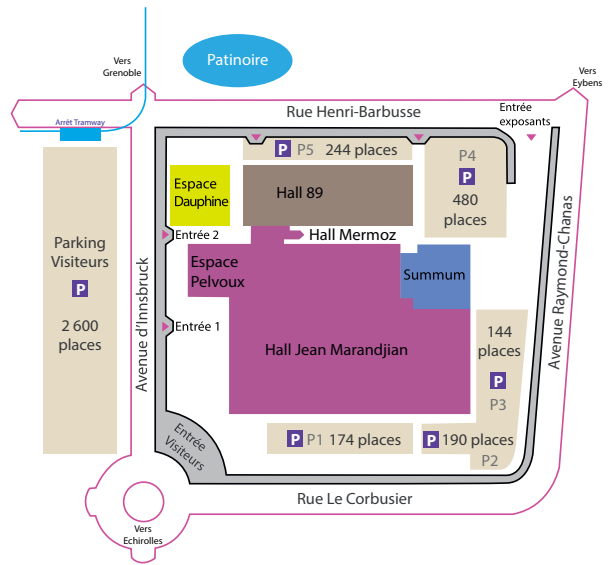

ACCESS

VISITING GRENOBLE

Alpexpo²
l'oxygène de vos événements

ALPEXPO AREA

HOW TO GET HERE

CAR:

At the heart of the first motorway network in France, Grenoble is particularly easy to access:

- From Valence: 80km (A49) • From Lyon: 100km (A48)
 - From Geneva: 120km (A41) • From Marseille: 300km (A7)
- ALPEXPO is located right near Exit 6 on the A41 to Chambéry/Geneva

Info : www.infotraffic.com / www.autoroute.fr

PUBLIC TRANSPORT:

With 4 tram and 23 bus lines as well as 4 night shuttle buses, Grenoble has an efficient public transport network.

Alpexpo is directly connected to the city center and the station through Tram line A (stop « Pôle Sud Alpexpo ») and Bus lines C3 (stop « Alpexpo »), C6 (stop « Grand Place »), C12 (stop « Grand Place »), Flexo 66 et 68 (stop « Alpexpo »), only with reservation to 04 38 70 38 70)

CAR PARKS AROUND ALPEXPO

About 1200 parking spaces are available directly nearby :

- P1 : 174 spaces
- P2 : 190 spaces
- P3 : 144 spaces
- P4 : 480 spaces
- P5 : 244 spaces

In addition, about 10 car parks are available in the Grenoble Area.