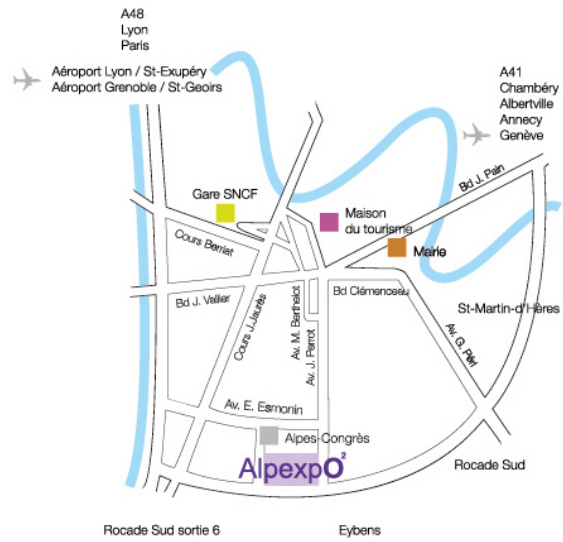

ACCESS

VISITING GRENOBLE

Alpexpo²
l'oxygène de vos événements

ALPEXPO AREA

HOW TO GET HERE

CAR:

At the heart of the first motorway network in France, Grenoble is particularly easy to access:

- From Valence: 80km (A49) • From Lyon: 100km (A48)
 - From Geneva: 120km (A41) • From Marseille: 300km (A7)
- ALPEXPO is located right near Exit 6 on the A41 to Chambéry/Geneva

Info : www.infotraffic.com / www.autoroute.fr

PUBLIC TRANSPORT:

With 4 tram and 23 bus lines as well as 4 night shuttle buses, Grenoble has an efficient public transport network.

Alpexpo is directly connected to the city center and the station through Tram line A (stop « Pôle Sud Alpexpo ») and Bus lines C3 (stop « Alpexpo »), C6 (stop « Grand Place »), C12 (stop « Grand Place »), Flexo 66 et 68 (stop « Alpexpo »), only with reservation to 04 38 70 38 70)

Info : www.semitag.com

TRAIN

Several daily connections by TGV (high speed train) or intercity train to Paris (7 direct TGV trains per day in 3 hours), Lyon, Marseille, Lille, Brussels, Köln, Geneva...

Info : www.sncf.com

CAR PARKS AROUND ALPEXPO

About 1200 parking spaces are available directly nearby :

- P1 : 174 spaces
- P2 : 190 spaces
- P3 : 144 spaces
- P4 : 480 spaces
- P5 : 244 spaces

In addition, about 10 car parks are available in the Grenoble Area.